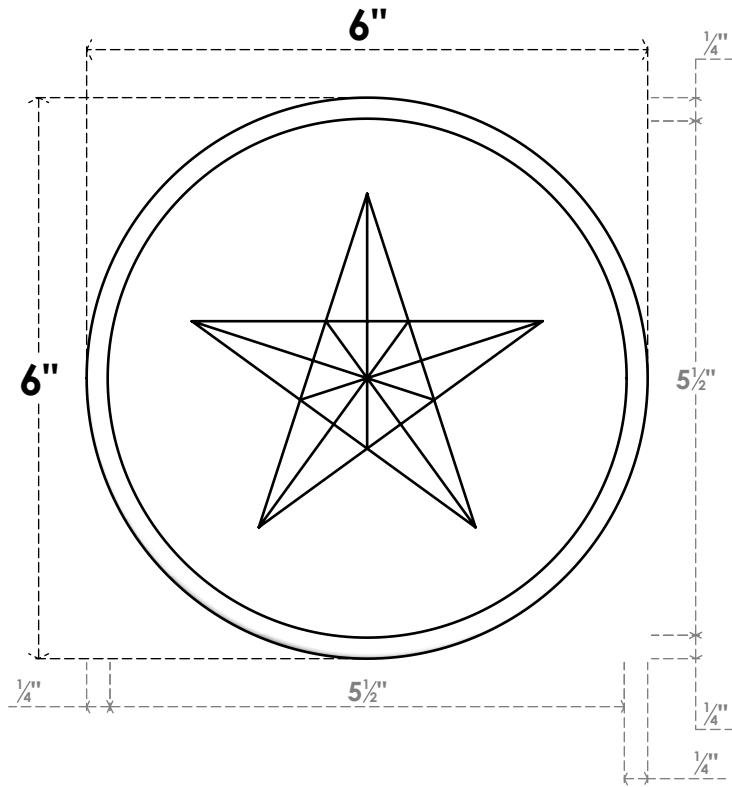

ROSP060X060X050GRY08

6"W X 6"H X 1/2"P STANDARD GRAYSON STAR ROSETTE WITH ROUNDED EDGE, ARCHITECTURAL GRADE PVC

FRONT

SIDE

EKENA MILLWORK
 2300 WEST MAIN ST.
 CLARKSVILLE, TX 75426
 TOLL FREE: 866-607-0453
 WWW.EKENAMILLWORK.COM