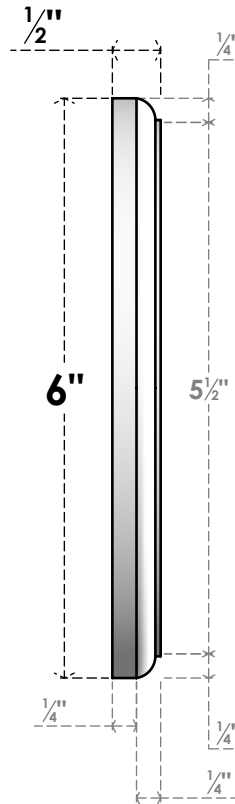

ROSP060X060X050GRY08

6"W X 6"H X 1/2"P STANDARD GRAYSON STAR ROSETTE WITH ROUNDED EDGE, ARCHITECTURAL GRADE PVC

FRONT

SIDE

EKENA MILLWORK
 2300 WEST MAIN ST.
 CLARKSVILLE, TX 75426
 TOLL FREE: 866-607-0453
 WWW.EKENAMILLWORK.COM

NOTES

1. INSTALLATION TO BE COMPLETED IN ACCORDANCE WITH MANUFACTURER'S SPECIFICATIONS.
2. DRAWING MAY NOT BE TO SCALE
3. THIS DRAWING IS INTENDED FOR DESIGN AND PLANNING PURPOSES ONLY.
4. ALL INFORMATION CONTAINED HEREIN WAS CURRENT AT THE TIME OF DEVELOPMENT BUT MUST BE REVIEWED AND APPROVED BY THE PRODUCT MANUFACTURER TO BE CONSIDERED ACCURATE.
5. ARCHITECTURAL GRADE PVC PRODUCTS ARE MADE FROM EXPANDED CELLULAR PVC AND COME NATURALLY WHITE BUT MAY BE PAINTED